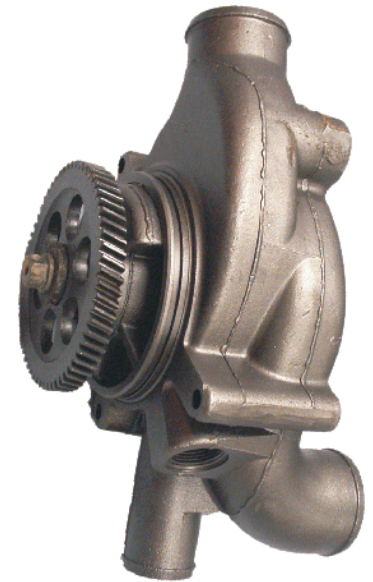

istatetruck.com

ITC00106

3/2009

Series 60 Premium Water Pump Replacement

\$ 669.00

Includes:

- ✓ DDC Reliabilt™ Water Pump
- ✓ DDC Hose and Clamp Kits
- ✓ Labor to Install
- ✓ Free Coolant Nitrite Check

Additional Value Featuring:

- ✓ Improved Casting Capacity
- ✓ High-Capacity Impeller
- ✓ Superior Sealing Characteristics.

Prices are good at all Istate Truck Center Locations and do not include applicable sales tax. Additional parts are extra. Does not include front-mounted pump applications or engines equipped with EGR. Some applications may require additional labor. Ask our service representative for details. Prices are subject to change without notice.